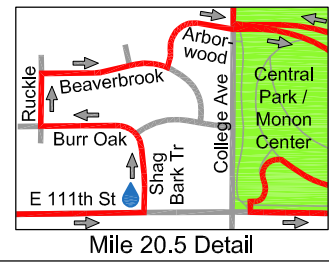

carmelmarathon.com

- Full Marathon
- - - Half Marathon
- 8k Run/Walk
- Runner Direction
- 💧 Water Stop

2012 Carmel Marathon Race Route
www.carmelmarathon.com
 Marathon and Half Marathon Start - 7:30am
 KeyBank 8k - 8:00am