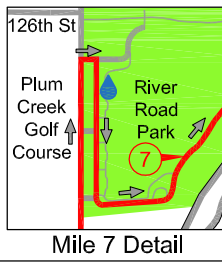

carmelmarathon.com

- Full Marathon
- - - Half Marathon
- 8k Run/Walk
- Runner Direction
- 💧 Water Stop

2012 Carmel Marathon Race Route
www.carmelmarathon.com
 Marathon and Half Marathon Start - 7:30am
 KeyBank 8k - 8:00am