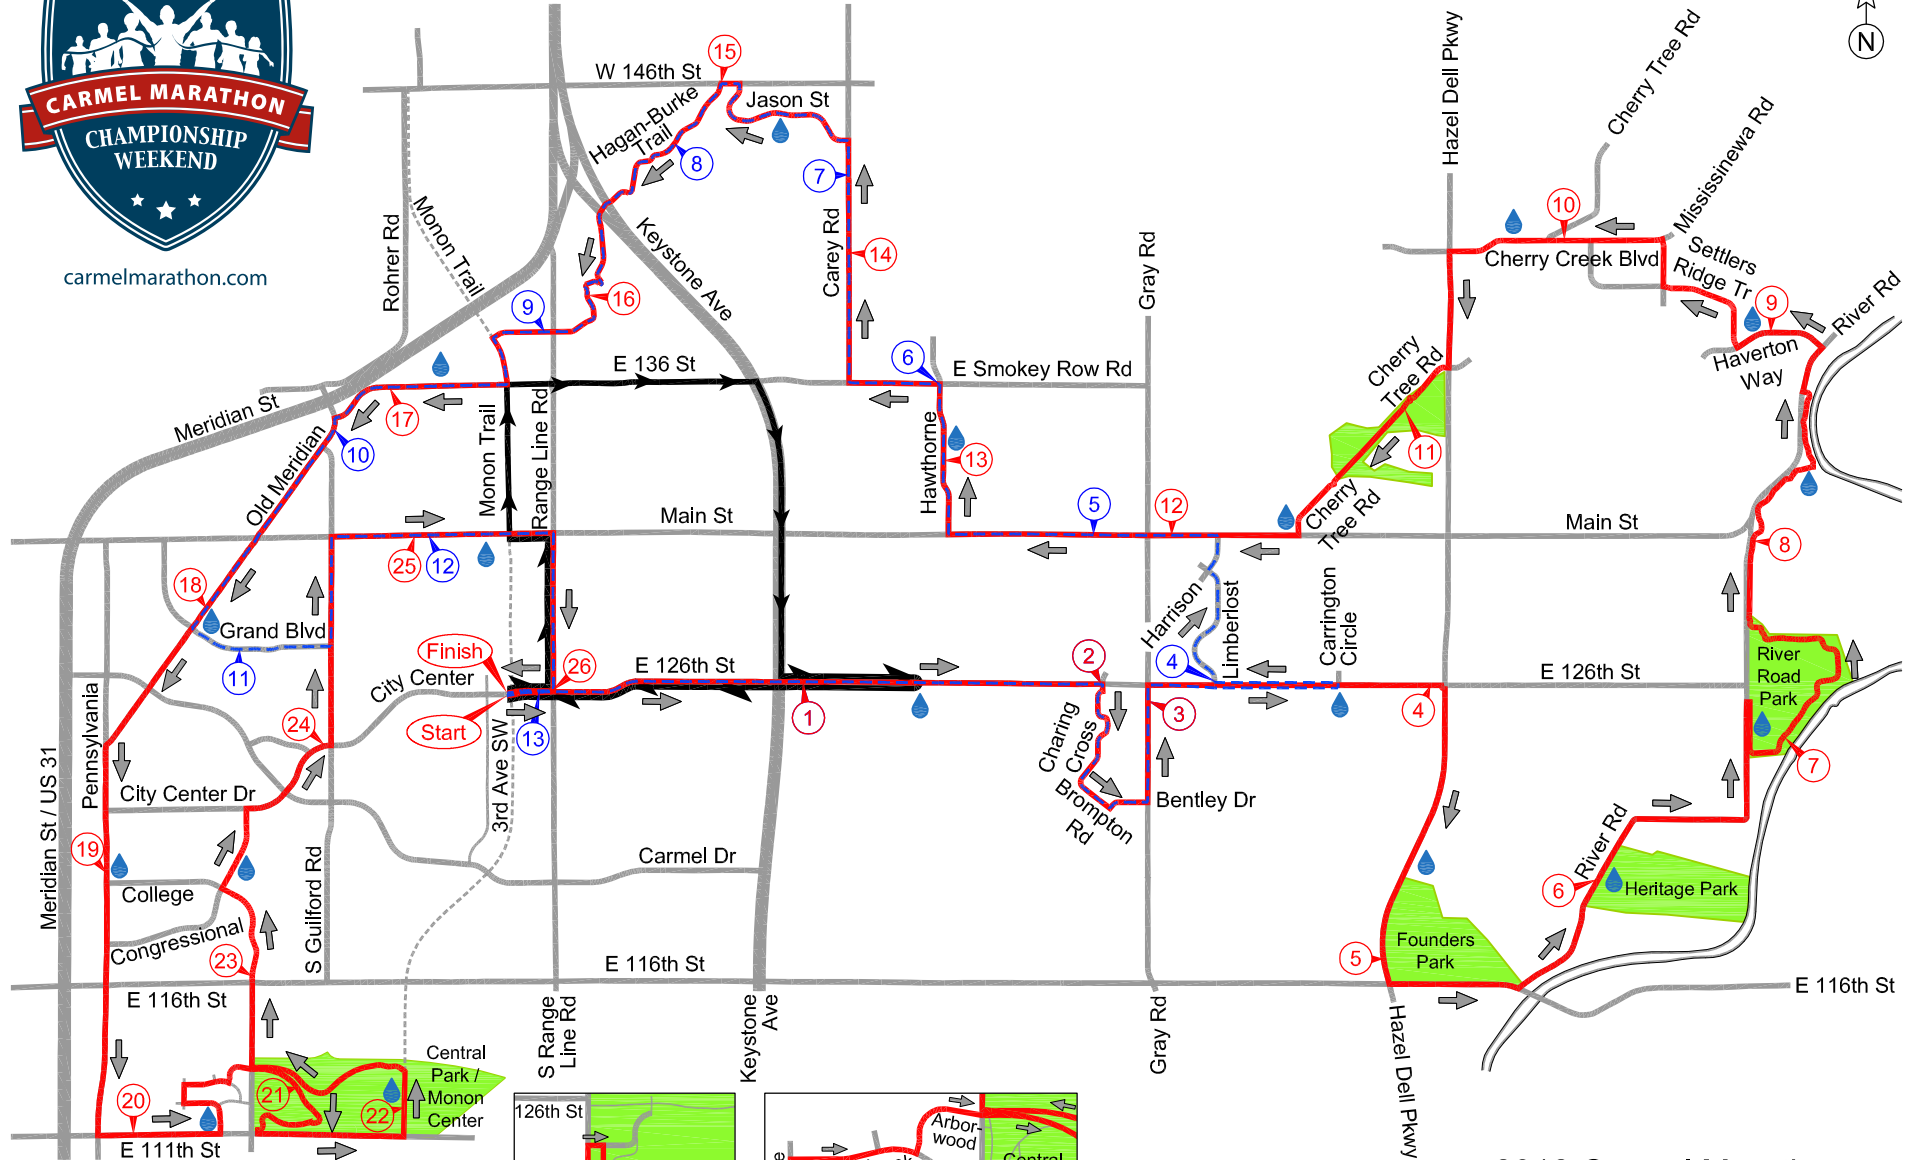

carmelmarathon.com

- Full Marathon
- - - Half Marathon
- 8k Run/Walk
- Runner Direction
- 💧 Water Stop

2012 Carmel Marathon Race Route
www.carmelmarathon.com
 Marathon and Half Marathon Start - 7:30am
 KeyBank 8k - 8:00am