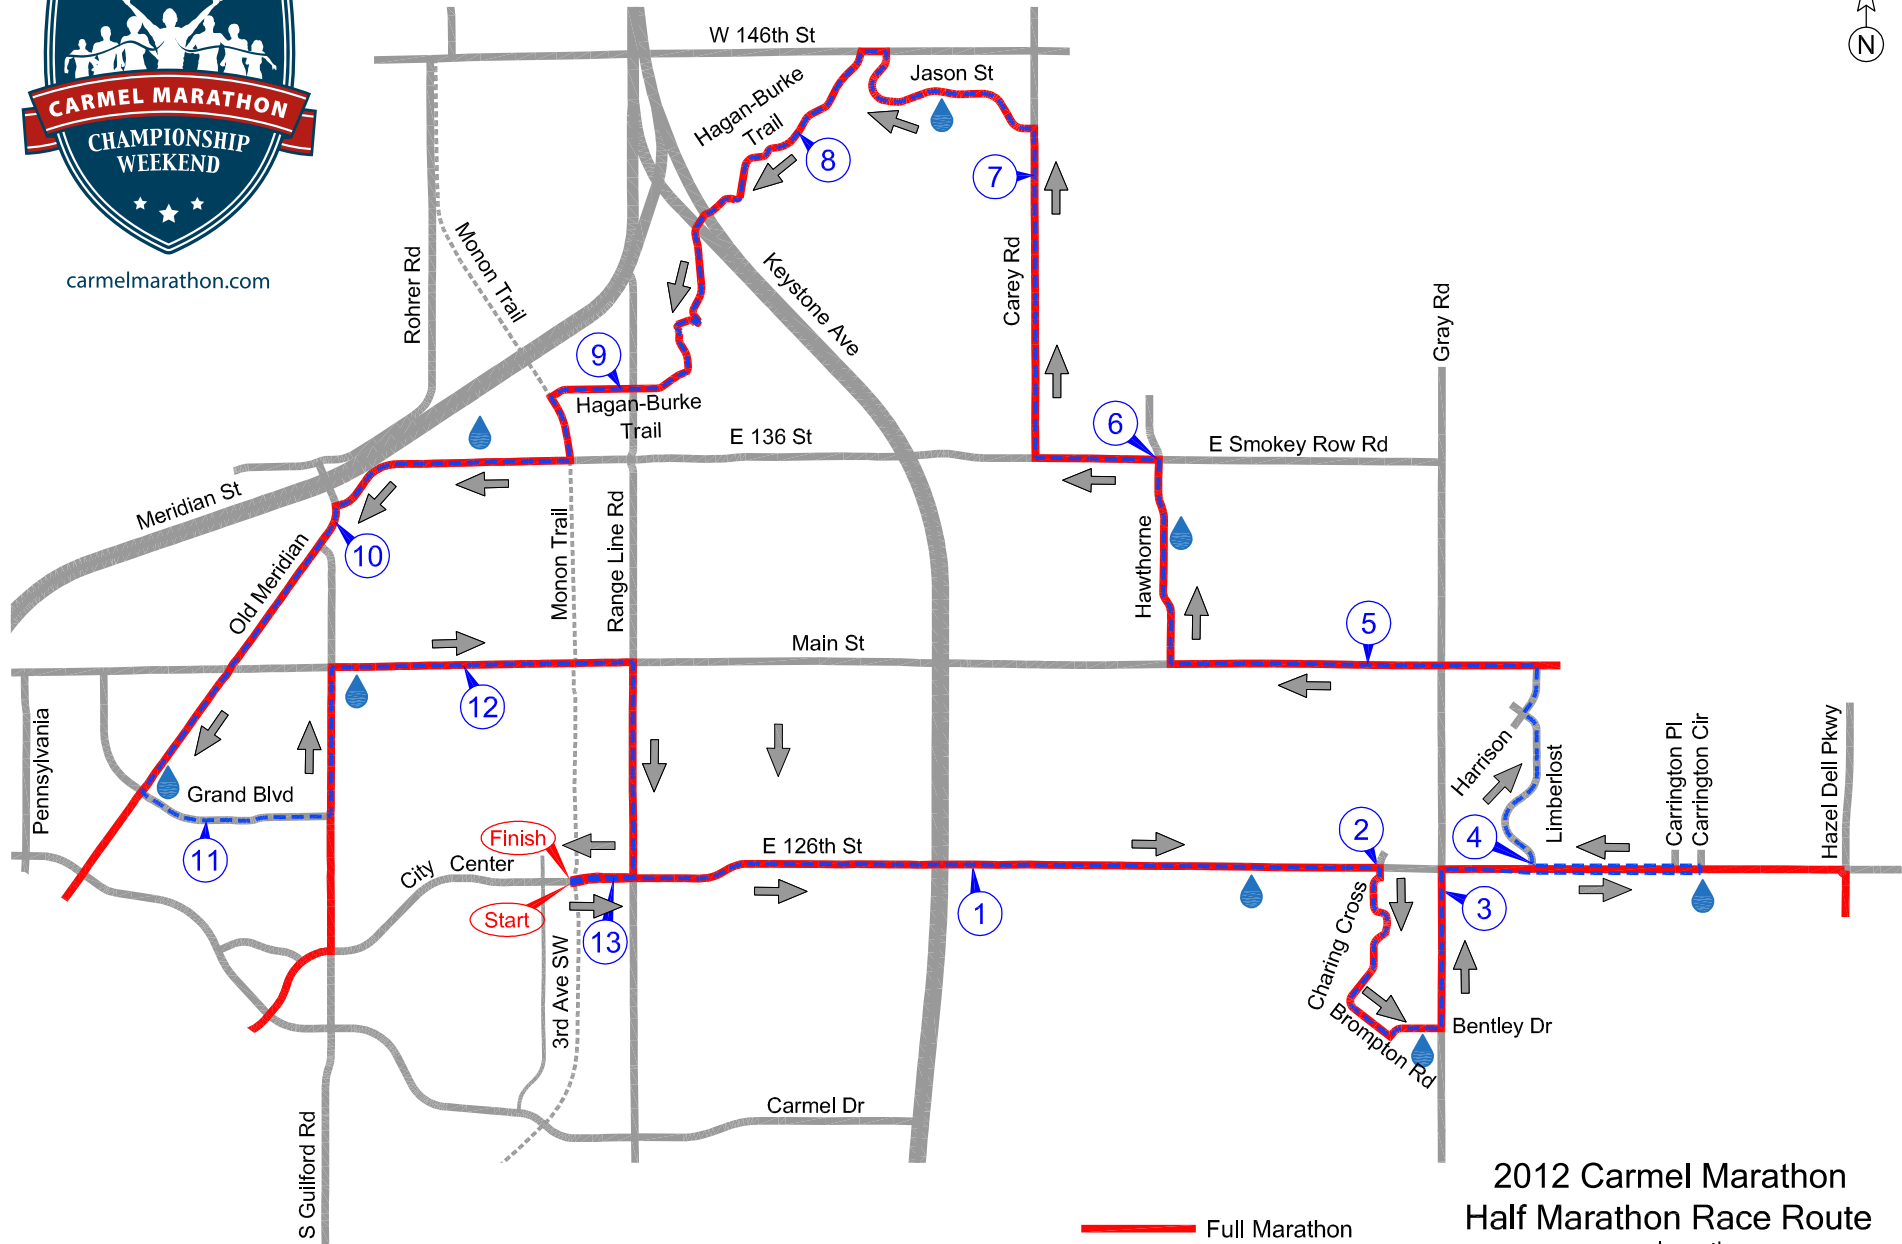

carmelmarathon.com

- Full Marathon
- - - Half Marathon
- Runner Direction
- Water Stop

2012 Carmel Marathon Half Marathon Race Route

www.carmelmarathon.com

Marathon and Half Marathon Start - 7:30am
KeyBank 8k - 8:00am