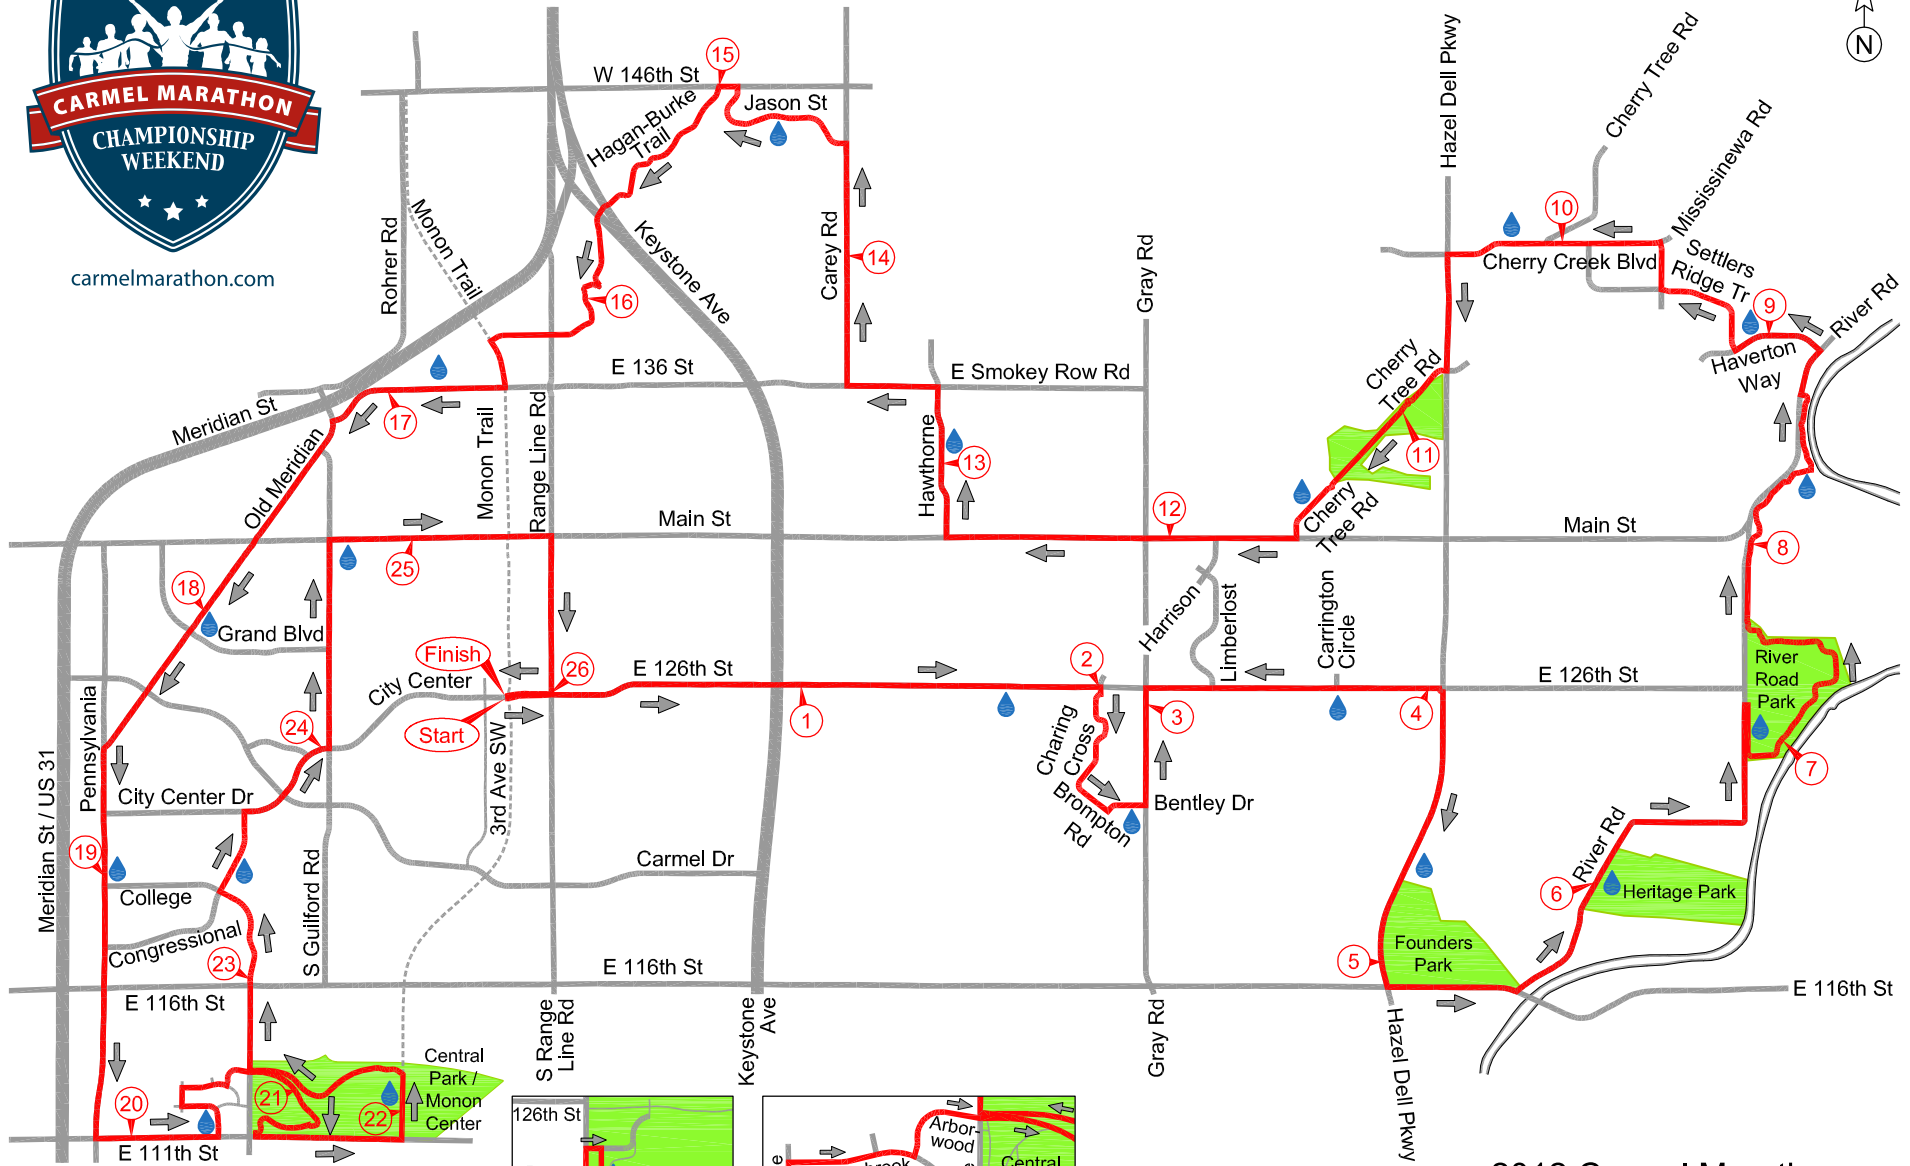

carmelmarathon.com

Full Marathon Runner Direction  
Water Stop

### 2012 Carmel Marathon Race Route

www.carmelmarathon.com

Marathon and Half Marathon Start - 7:30am  
KeyBank 8k - 8:00am