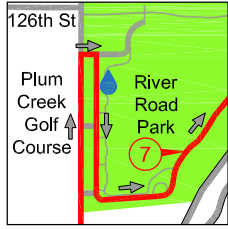

carmelmarathon.com

Full Marathon Runner Direction  
Water Stop

### 2012 Carmel Marathon Race Route

www.carmelmarathon.com

Marathon and Half Marathon Start - 7:30am  
KeyBank 8k - 8:00am