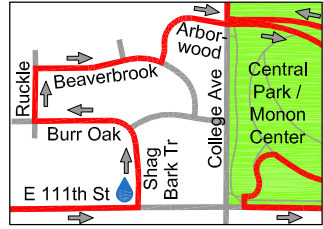

carmelmarathon.com

Full Marathon Runner Direction  
Water Stop

### 2012 Carmel Marathon Race Route

www.carmelmarathon.com

Marathon and Half Marathon Start - 7:30am  
KeyBank 8k - 8:00am